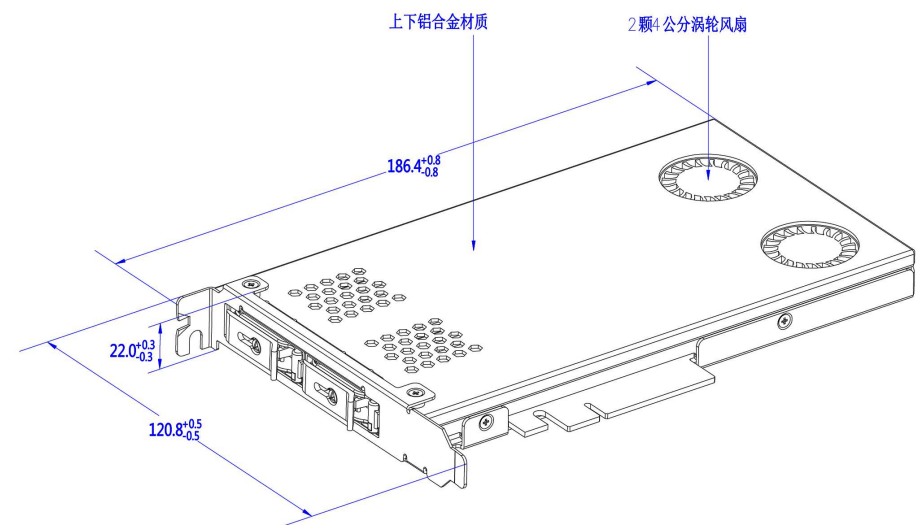

A  
B  
C  
D  
E

容許公差: TOLERANCES:	材料規格: MATERIAL:	品名: MODEL NO:	1 Full X8 slot to 2 x M.2 SSD Removable Cage M.2 NVMe 64G
.XXX ±.025 .XX ±.100 .X ±.250	核准者: APPROVE BY: Robert Roan	日期: DATE: February 17, 2023	料號: PART NO: RW2M2-PCIeX8
投影法: PROJECTION:	審核者: CHECK BY: Tammy Lin	日期: DATE: February 17, 2023	圖號: DRAW NO:
第三角法	繪圖者: DRAW BY: Danny Chih	日期: DATE: February 17, 2023	檔號: FILE NO: RW2M2-PCIeX8-20230217
		單位: UNITS: mm	版次: REV. NO: 0.0
		規格: SPEC.:	編號: SHEET: OF