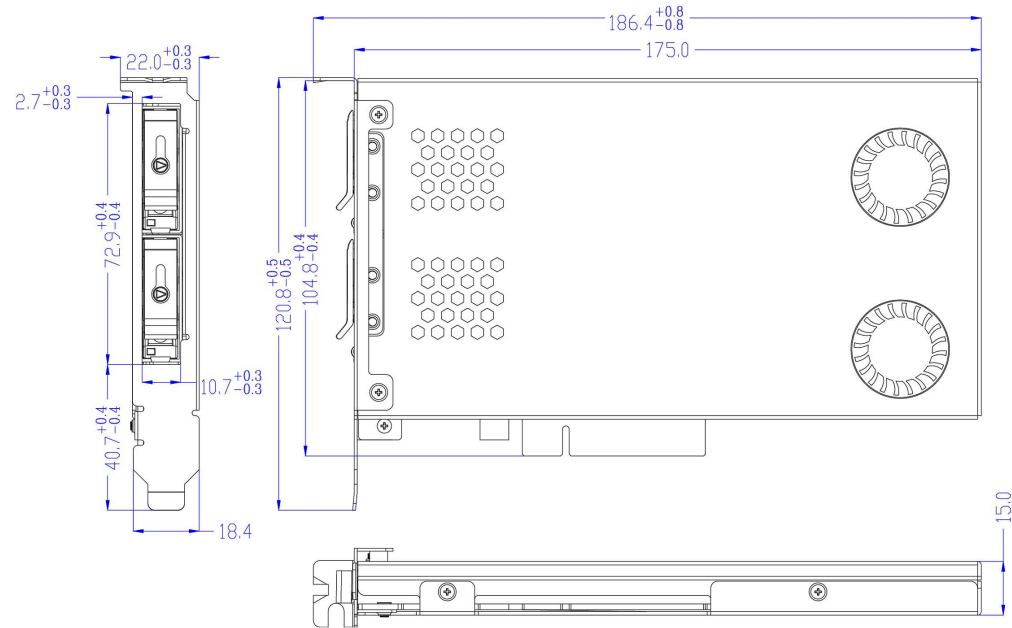

A  
B  
C  
D  
E

容許公差: TOLERANCES:	材料規格: MATERIAL:	品名: MODEL NO:	1 Full X8 slot to 2 x M.2 SSD Removable Cage M.2 NVMe 64G
.XXX ±.025 .XX ±.100 .X ±.250	核准者: APPROVE BY: Robert Roan	日期: DATE: February 17, 2023	料號: PART NO: RW2M2-PCIeX8
投影法: PROJECTION:	審核者: CHECK BY: Tammy Lin	日期: DATE: February 17, 2023	圖號: DRAW NO:
第三角法	繪圖者: DRAW BY: Danny Chih	日期: DATE: February 17, 2023	檔號: FILE NO: RW2M2-PCIeX8-20230217
		單位: UNITS: mm	版次: REV. NO: 0.0
		規格: SPEC.:	編號: SHEET: OF